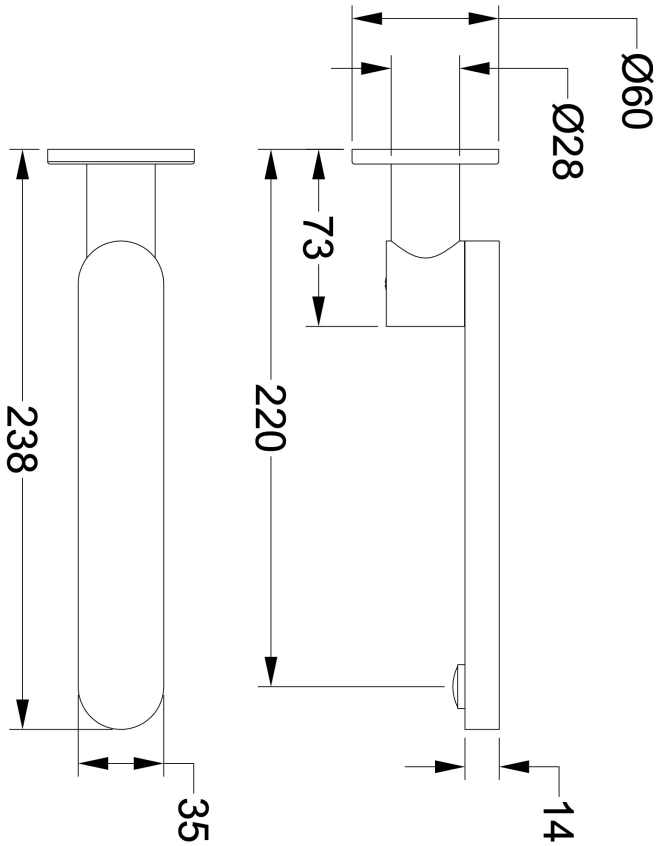

Corsica S2 Swivel Wall Spout

Gunmetal

Product Specifications

Code	COR-S2-25W-GM	Material	Low Lead Brass
Barcode	9339897011181	Finish	Gunmetal

Experience, *the difference.*

LINSOL.COM.AU

☎ 1300 546 765

@ info@linsol.com.au